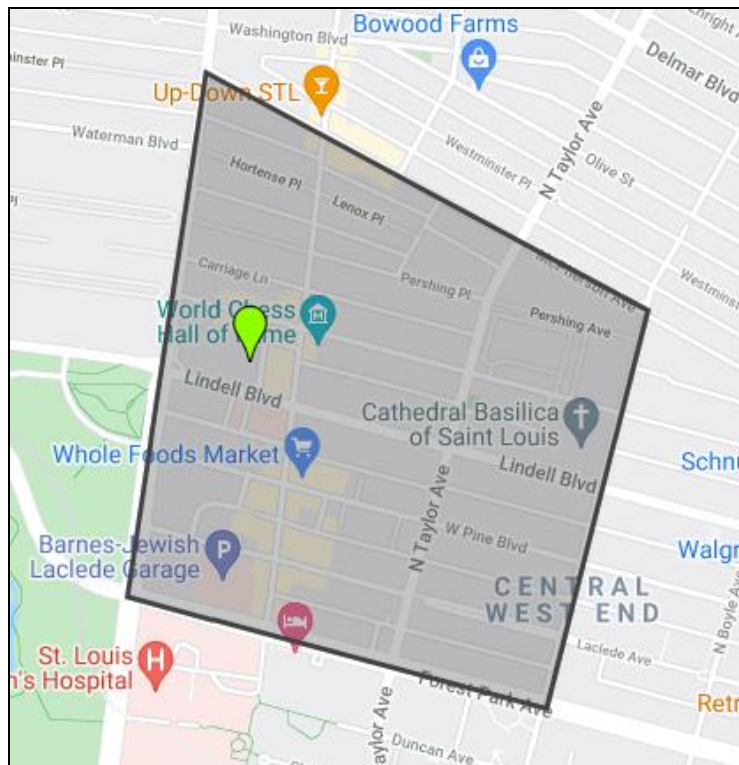

AC Hotel St. Louis Central West End

215 York Ave., St. Louis, MO 63108

314.367.2566

Come experience The Perfectly Precise Hotel and take advantage of the savings.

Neighborhood Rate $139*

To make reservations, go to [Marriott.com/stlaw](https://www.marriott.com/stlaw) and enter **promo code A3P**

*rate is based on availability

Simplistic. Elegant. Modern. Everything you need and nothing you don't.